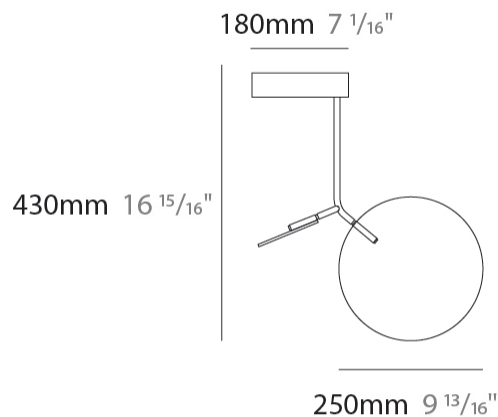

BALLON SUSPENSION

D71031-

base number   Finish Options   Finish Options

1. To build a product code in our configurator select the specify button on the base model # product page
2. To build a manual product code on this datasheet choose from the options listed below in blue font and add the suffix to the base model #

GENERAL

Series: Ballon
Brand: Tunto
Division: Design
Mounting Type: Suspension
Mounting Location: Ceiling
Subcategory: Pendant

PHYSICAL

Shape: Abstract
Width (mm): 390
Width (in): 15 ³/₈
Height (mm): 430
Height (in): 16 ¹⁵/₁₆
Light Distribution: Direct
Diffuser: Opal - PMMA with Small Panel
Fixture Finish: [WAL / OAK / BLK / WHI / GWI / GBK](#)
Holder Finish: [WHI / BLK / GWI / GBK](#)
Fixture Material: Metal / Wood

ELECTRICAL

Lamp Type: LED
Total Output Wattage (W): 12.6
Dimming: Tri-Mode (Non-Dimming and Phase Dimming (120Vac only) and 0-10V Dimming)
Driver Included: Yes
Driver Location: Integrated
Driver Type: Constant Current - Universal
Driver Class: Class 2
Input Voltage (V): 120 - 277
Constant Current (MA): 700

LED

Number of LEDs: 2
Color Temperature (°K): 3000
Max. Delivered Lumen (lm): 500
CRI: >85 CRI
Lamp Life (hrs): 50000

OPTICAL

Adjustability: Rotational 330°

RATINGS AND CERTIFICATIONS

Certified By: Certified for North American Standards
IP rating: IP20

PROJECT
TYPE
SPECIFIER
QUANTITY
DATE